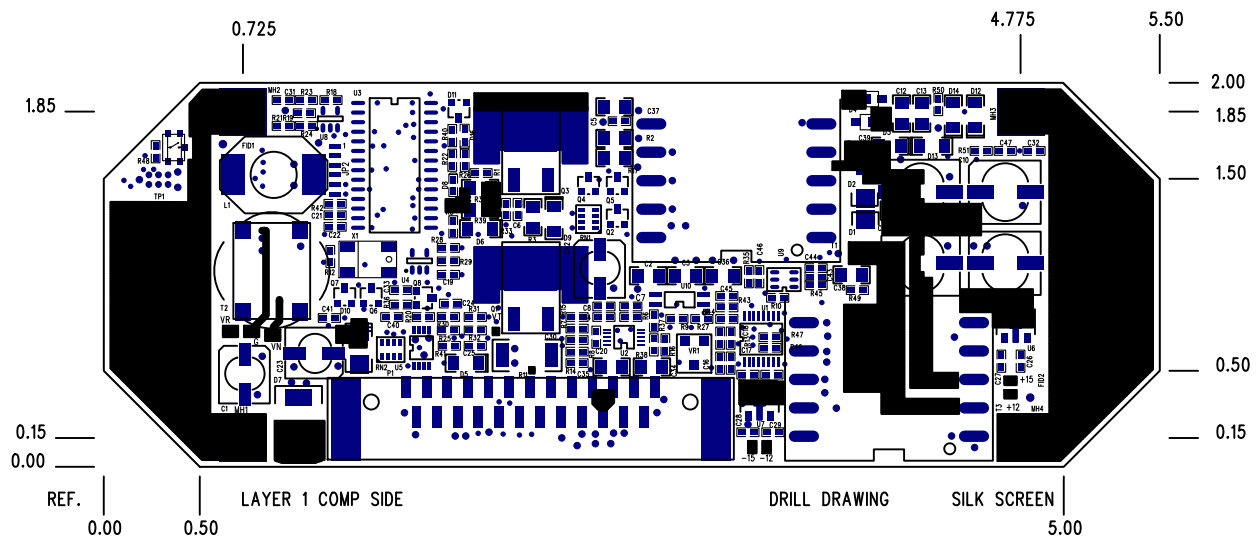

INDEX DESIGNS			
835 COVENTRY TOWSON MD 21286 1-410-821-1315			
Title REAL TIME POWER MODULE			
Size B	Document Number		Rev A
Date: Thursday, October 16, 2014	Sheet 1	of 1	

LAYER 1 COMP SIDE

SILK SCREEN