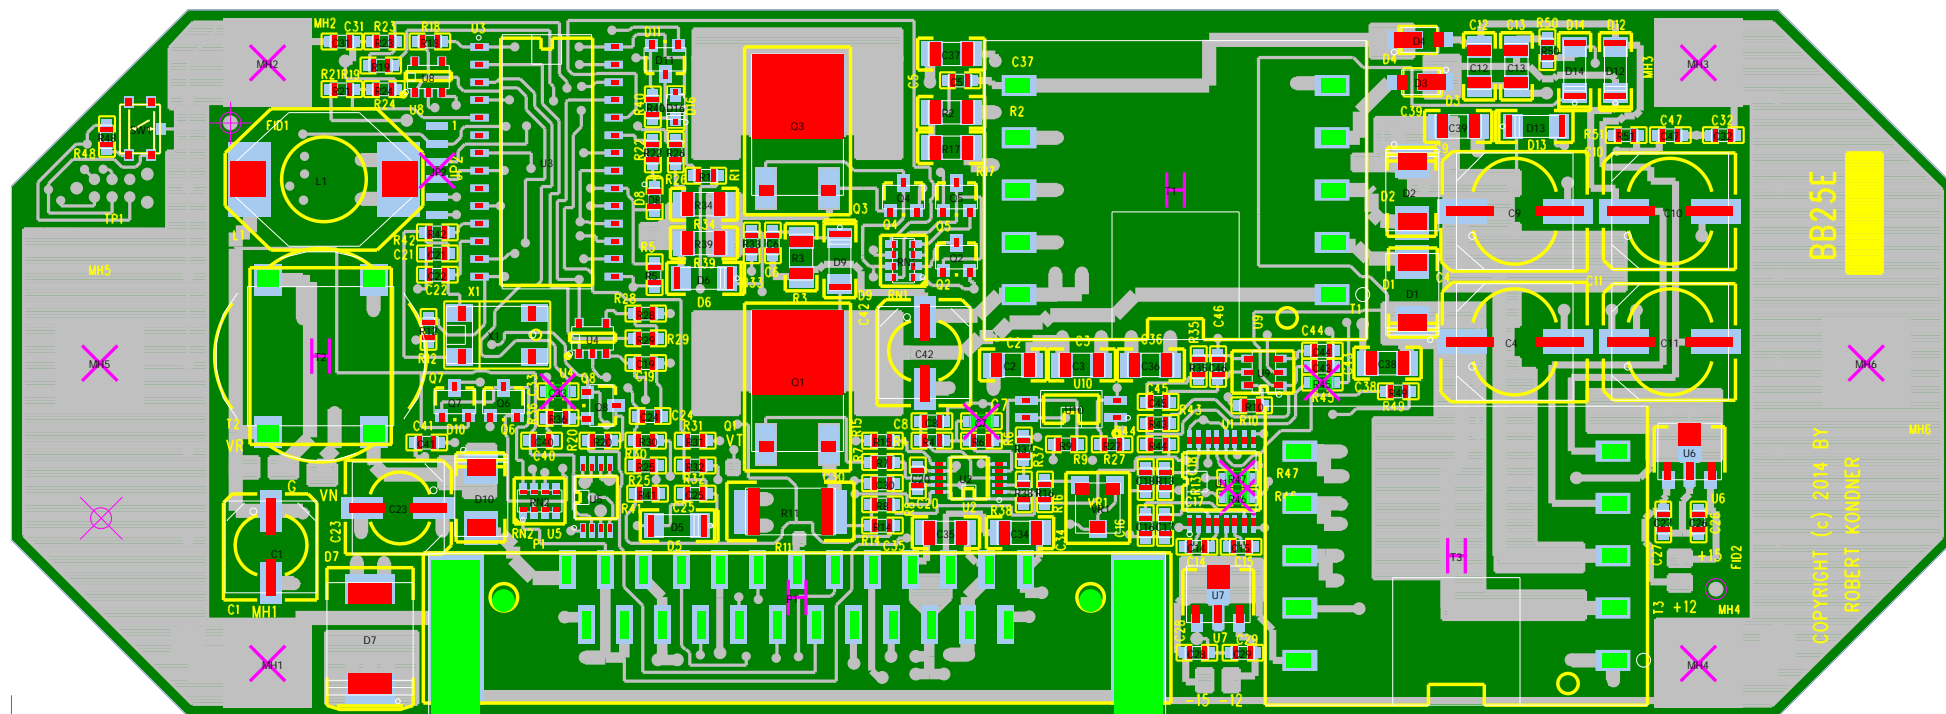

INDEX DESIGNS			
835 COVENTRY TOWSON MD 21286 1-410-821-1315			
Title REAL TIME POWER MODULE			
Size B	Document Number		Rev A
Date: Thursday, October 16, 2014	Sheet 1	of 1	

LAYER 1 COMP SIDE

SILK SCREEN